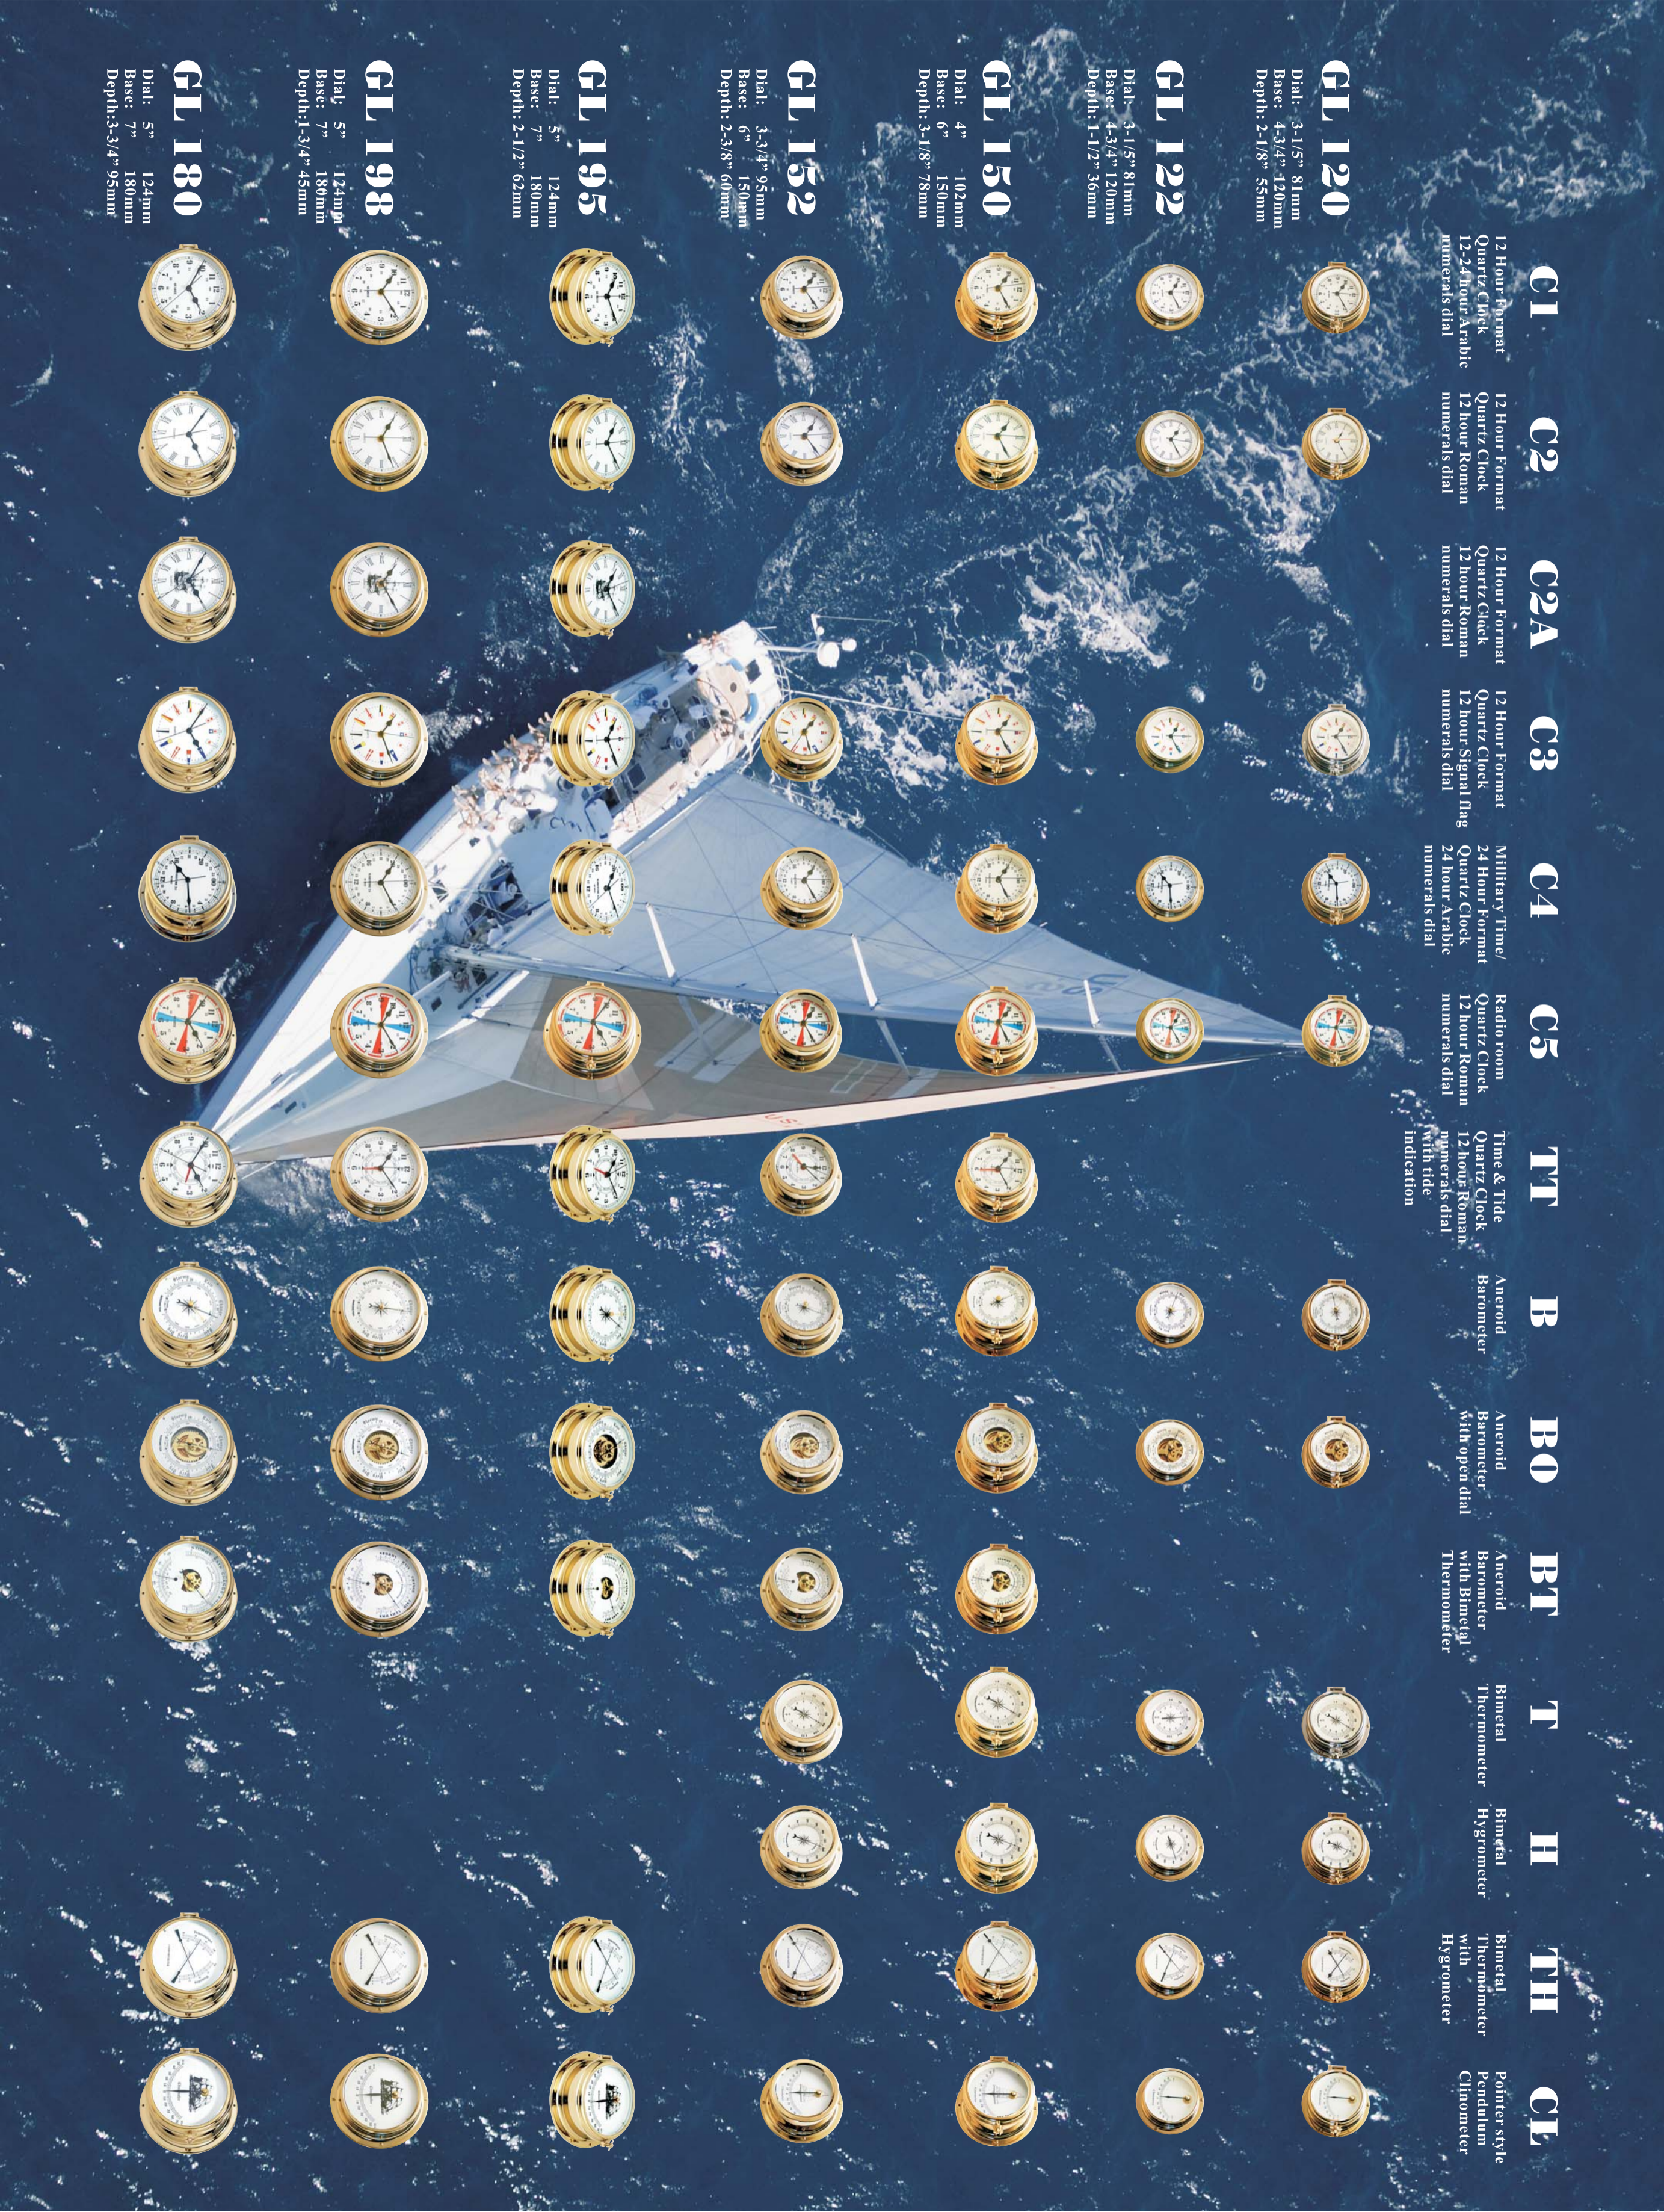

C1 12 Hour Format Quartz Clock 12-24 hour Arabic numerals dial

C2 12 Hour Format Quartz Clock 12 hour Roman numerals dial

C2A 12 Hour Format Quartz Clock 12 hour Roman numerals dial

C3 12 Hour Format Quartz Clock 12 hour Signal Flag numerals dial

C4 Military Time/ 24 Hour Format Quartz Clock 24 hour Arabic numerals dial

C5 Radio room Quartz Clock 12 hour Roman numerals dial

TT Time & Tide Quartz Clock 12 hour Roman numerals dial with tide indication

GL 120

Dial: 3-1/5" 81mm
Base: 4-3/4" 120mm
Depth: 2-1/8" 55mm

GL 122

Dial: 3-1/5" 81mm
Base: 4-3/4" 120mm
Depth: 1-1/2" 36mm

GL 150

Dial: 4" 102mm
Base: 6" 150mm
Depth: 3-1/8" 78mm

GL 152

Dial: 3-3/4" 95mm
Base: 6" 150mm
Depth: 2-3/8" 60mm

GL 195

Dial: 5" 124mm
Base: 7" 180mm
Depth: 2-1/2" 62mm

GL 198

Dial: 5" 124mm
Base: 7" 180mm
Depth: 1-3/4" 45mm

GL 180

Dial: 5" 124mm
Base: 7" 180mm
Depth: 3-3/4" 95mm

Nautical Instruments & Accessories

GL 201